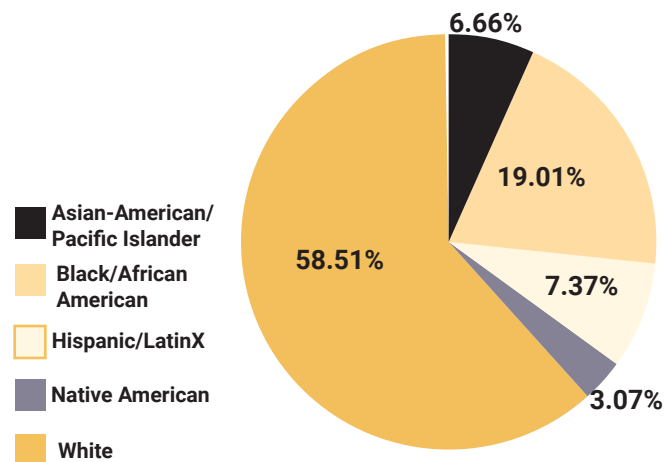

Who is reaching out to us to be connected with attorneys*

* Numbers based on individual reporting

75% of people reaching out to us identify as low-income

Race and Ethnicity

People who identify as LGBTQI+