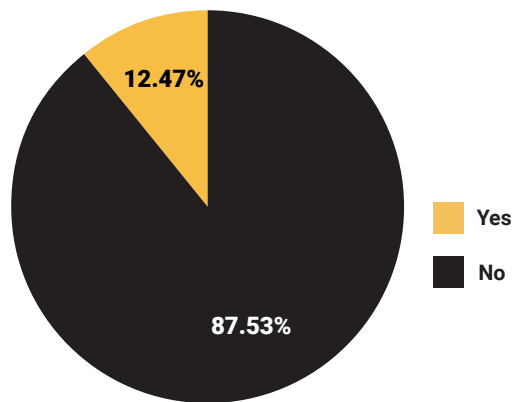

Since January 2018, we have funded **339** cases out of 390 that have applied for funding.

We **fund media assistance** for individuals challenging workplace sexual harassment and related retaliation.

Since January 2018, we have provided media assistance for **131 cases**.

We **fund sexual harassment outreach grants** to **18 organizations** that work with workers in low-wage jobs.

Who is reaching out to us to be connected with attorneys*

* Numbers based on individual reporting

75% of people reaching out to us identify as low-income

Race and Ethnicity

People who identify as LGBTQI+

Industries where people work

Accommodation/Hospitality	2.29%
Administration/Support Services	1.93%
Agriculture, Forestry, Fishing & Hunting	0.72%
Arts & Entertainment	10.15%
Construction	2.65%
Educational Services	7.77%
Federal Government	7.82%
Finance and Insurance	3.31%
Food Services	5.46%
Health Care	8.18%
Information/Communications	3.47%
Legal Field	2.02%
Local Government	5.10%
Manufacturing	3.29%
Military	1.90%
Mining	0.11%
Non-Profit	3.90%
Other	11.10%
Personal Care Services	0.79%
Professional, Scientific, and Technical Services	4.33%
Real Estate Rental & Leasing	1.04%
Recreation	0.57%
Retail Trade	4.28%
Social Assistance	0.11%
State Government	2.81%
Transportation	2.88%
Utilities	0.66%
Warehousing	1.00%
Wholesale Trade	0.39%